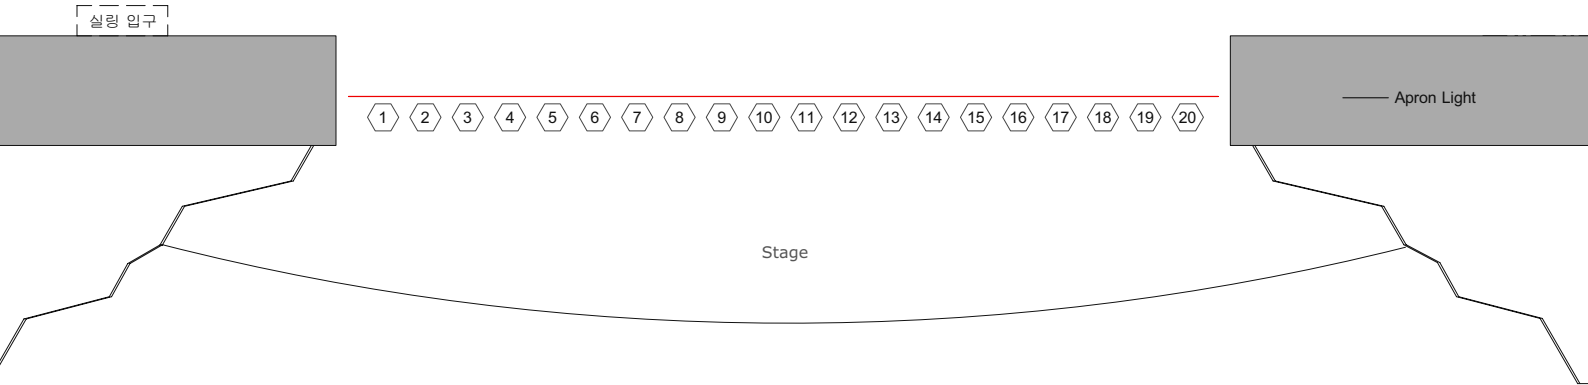

— Upper Horizont Light
 — Suspension Light#4

— Suspension Light#3

— Suspension Light#2

— Suspension Light#1

— F.O.H #1

— F.O.H #2

Front Side - (B1층)

Auditorium

Symbol

- Circuit
- DMX 5Pin
- RD
- Direct

영등포아트홀
Circuit Plan (1)
 Drafting by OH YONG MIN
 Scale: 1/100 (A4)

Note

- Upper Horizont Light Batten - 1:4
- SUS #1 ~ #4 - 1:1
- Apron - 1:1
- F.O.H #1 ~ #2 - 1:1
- Front Side - 1:2